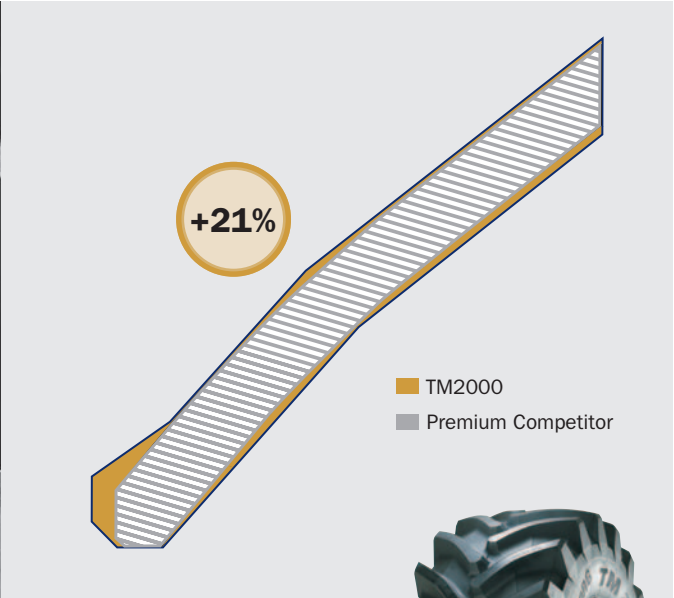

# TM2000. Productivity at first sight.

# TM2000

The latest radial tire generation for harvesting machines is the result of the most advanced technology and Trelleborg experience in agricultural tires.

High load capacity assured by a strong casing and by a large lug width.

Robust radial construction for the maximum reliability in all working condition.

SIZE	Tread Pattern	SW Inches	OD Inches	SLR Inches	RC Inches	SRI	Rim	Permitted Rims	Type	Tube
<b>620/75R26</b> 166A8 (23.1R26)	<b>TM2000</b>	24.9	62.6	28.2	190.9	750	DW20B		TUBELESS	
<b>650/75R32</b> 172A8 (24.5R32)	<b>TM2000</b>	26.1	71.5	31.7	216.3	825	DW20B		TUBELESS	24.5-32
<b>710/75R32</b> 177A8	<b>TM2000</b>	28.9	72.8	32.7	220.3	875	DW23B		TUBELESS	30.5-32
<b>800/65R32</b> 178A8 (30.5LR32)	<b>TM2000</b>	31.5	72.7	32.6	220.3	875	DW27B	DW25B - DH27 - DW28B	TUBELESS	30.5-32
<b>900/60R32</b> 181A8	<b>TM2000</b>	35	74.8	33.7	227	925	DW30B	DW27B - DW28B	TUBELESS	30.5-32