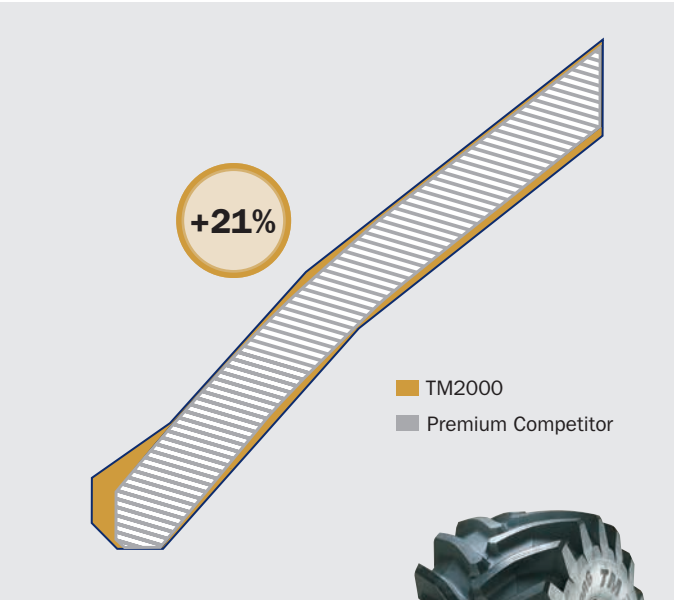

TM2000. Enrich your farming.

Download the App for free

Tire iBrochure

TM2000

Radial tire for harvesting machines, result of the most advanced technology of Trelleborg experience in agricultural tires.

High load capacity assured by a strong carcass and by a large lug width.

Robust radial construction for the maximum reliability in all working condition.

SIZE	Tread Pattern	SW mm	OD mm	SLR mm	RC mm	SRI	Rim	Permitted Rims	Type	Tube
620/75R26 166A8 (23.1R26)	TM2000	633	1590	716	4850	750	DW20B		TUBELESS	
650/75R32 172A8 (24.5R32)	TM2000	662	1817	805	5495	825	DW20B		TUBELESS	24.5-32
710/75R32 177A8	TM2000	735	1850	830	5595	875	DW23B	DW21B	TUBELESS	30.5-32
800/65R32 178A8 (30.5LR32)	TM2000	800	1846	829	5595	875	DW27B	DW25B - DH27 - DW28B	TUBELESS	30.5-32
900/60R32 181A8	TM2000	890	1900	855	5765	925	DW30B	DW27B - DW28B	TUBELESS	30.5-32