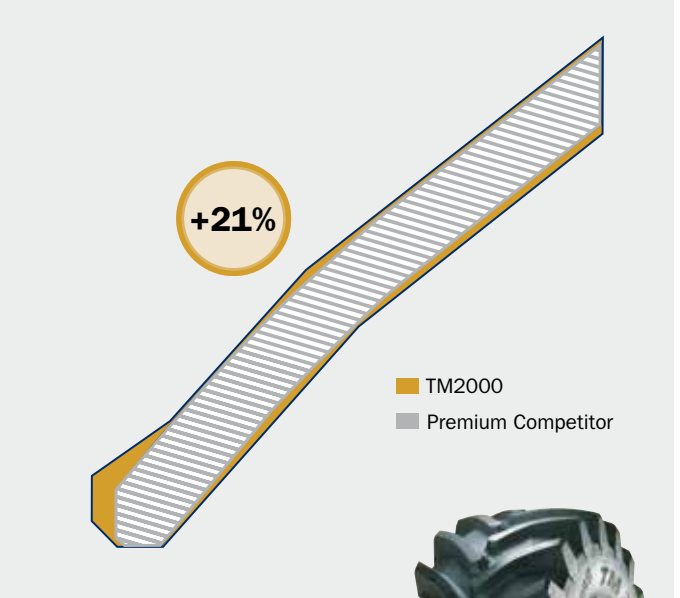

TM2000. Productivity at first sight.

Download the App for free

Tire iBrochure

TM2000

The latest radial tyre generation for harvesting machines is the result of the most advanced technology and Trelleborg experience in agricultural tyres.

High load capacity assured by a strong carcass and by a large lug width.

Robust radial construction for the maximum reliability in all working condition.

SIZE	Tread Pattern	SW mm	OD mm	SLR mm	RC mm	SRI	Rim	Permitted Rims	Type	Tube
620/75R26 166A8 (23.1R26)	TM2000	633	1590	716	4850	750	DW20B		TUBELESS	
650/75R32 172A8 (24.5R32)	TM2000	662	1817	805	5495	825	DW20B		TUBELESS	24.5-32
710/75R32 177A8	TM2000	735	1850	830	5595	875	DW23B		TUBELESS	30.5-32
800/65R32 178A8 (30.5LR32)	TM2000	800	1846	829	5595	875	DW27B	DW25B - DH27 - DW28B	TUBELESS	30.5-32
900/60R32 181A8	TM2000	890	1900	855	5765	925	DW30B	DW27B - DW28B	TUBELESS	30.5-32