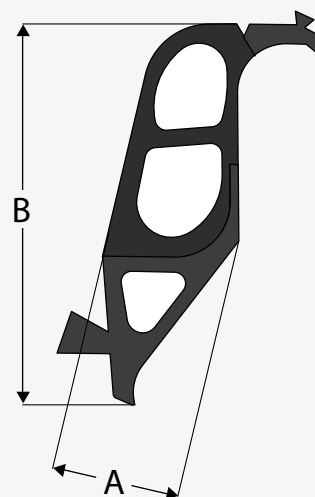

Having this seal integrated in the concrete means you will always have the right seal in the correct place.

1. Forming part, made of hard rubber (63 IRHD) ensures a secure and accurate joint profile during casting.
2. Sealing part, made of soft rubber, (40 IRHD) is a combined lip and compression seal. The soft rubber has excellent flexibility to take up irregularities in the spigot surface.
3. Retaining sections are cast into the concrete during pipe manufacture and secure the seal in the correct position.
4. Slurry lips seal against the base ring (pallet) preventing concrete ingress during manhole manufacture. The lips are made of soft 40 IRHD rubber which gives an excellent seal against the base ring during casting.

## JOINT ASSEMBLY

Apply lubricant to the spigot of the manhole. Spread evenly over the entire surface paying special attention to the top radius. Lubrication may also be applied to the seal to further assist jointing.

Center the socket over the spigot and lower the upper manhole element to complete the joint. Light weight elements may require an additional vertical force to fully close the joint.

## SIZE CHART

Pipe DN (mm)	Effective Profile Thickness (mm)	A (mm)	B (mm)
1000	20.0	22.9	68.2
1200	24.0	22.0	71.3
1500	25.0	24.9	80.6