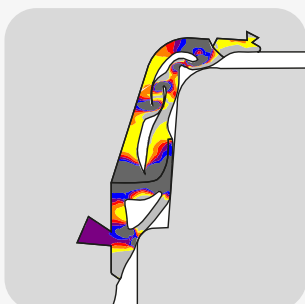

## SEAL DESIGN & FUNCTION

Trelleborg 160 is a one-piece integrated seal that is cast into the socket during manhole manufacture. It is specifically designed for use with the spigot design according to DIN V 4034-1.

Having this seal integrated in the concrete means you will always have the right seal in the correct place.

1. Forming part, made of hard rubber (63 IRHD) ensures a secure and accurate joint profile during casting.
2. Sealing part, made of soft rubber, (40 IRHD) is a combined lip and compression seal. The soft rubber has excellent flexibility to take up irregularities in the spigot surface.
3. Retaining sections are cast into the concrete during pipe manufacture and secure the seal in the correct position.
4. Slurry lips seal against the base ring (pallet) preventing concrete ingress during manhole manufacture. The lips are made of soft 40 IRHD rubber which gives an excellent seal against the base ring during casting.

## JOINT ASSEMBLY

Apply lubricant to the spigot of the manhole. Spread evenly over the entire surface paying special attention to the top radius. Lubrication may also be applied to the seal to further assist jointing.

Center the socket over the spigot and lower the upper manhole element to complete the joint. Light weight elements may require an additional vertical force to fully close the joint.