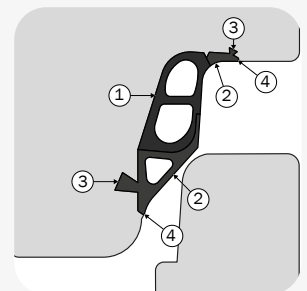

## KEY FEATURES & BENEFITS

- easy to center during jointing
- compatible with standard spigot with shoulder
- always the right seal in the correct place

## SEAL DESIGN & FUNCTION

Trelleborg 160 is a one-piece integrated seal that is cast into the socket during manhole manufacture. It is specifically designed for use with the spigot design according to DIN V 4034-1.

Having this seal integrated in the concrete means you will always have the right seal in the correct place.

1. Forming part, made of hard rubber (63 IRHD) ensures a secure and accurate joint profile during casting.
2. Sealing part, made of soft rubber, (40 IRHD) is a combined lip and compression seal. The soft rubber has excellent flexibility to take up irregularities in the spigot surface.
3. Retaining sections are cast into the concrete during pipe manufacture and secure the seal in the correct position.
4. Slurry lips seal against the base ring (pallet) preventing concrete ingress during manhole manufacture. The lips are made of soft 40 IRHD rubber which gives an excellent seal against the base ring during casting.

## JOINT ASSEMBLY

Apply lubricant to the spigot of the manhole. Spread evenly over the entire surface paying special attention to the top radius. Lubrication may also be applied to the seal to further assist jointing.