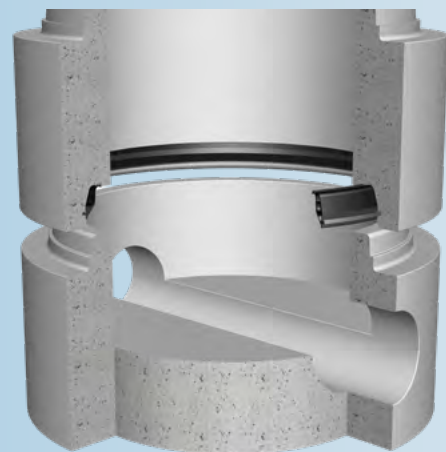

# Trelleborg 160 Integrated Manhole Seal

Integrated seal for  
concrete manholes

## KEY FEATURES & BENEFITS

- easy to center during jointing
- compatible with standard spigot with shoulder
- always the right seal in the correct place

## SEAL DESIGN & FUNCTION

Trelleborg 160 is a one-piece integrated seal that is cast into the socket during manhole manufacture. It is specifically designed for use with the spigot design according to DIN V 4034-1.

Having this seal integrated in the concrete means you will always have the right seal in the correct place.

1. Forming part, made of hard rubber (63 IRHD) ensures a secure and accurate joint profile during casting.
2. Sealing part, made of soft rubber, (40 IRHD) is a combined lip and compression seal. The soft rubber has excellent flexibility to take up irregularities in the spigot surface.
3. Retaining sections are cast into the concrete during pipe manufacture and secure the seal in the correct position.
4. Slurry lips seal against the base ring (pallet) preventing concrete ingress during manhole manufacture. The lips are made of soft 40 IRHD rubber which gives an excellent seal against the base ring during casting.