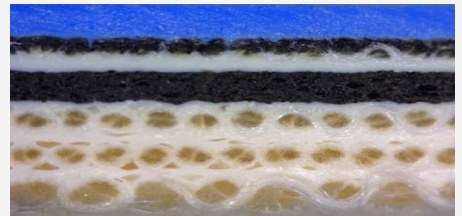

### Key Performance

- Ideal for newspaper presses which uses under packing blankets.
- Very good quick release and printability.
- 4-ply web applications

### MAIN APPLICATION

Coldset

**Printec 640 is available in 3 ply (1,98 mm) thickness**

**Printec 640**

### ✓ The product at a glance

<b>INK COMPATIBILITY</b>	Hybrid
<b>PRINTING SURFACE COLOUR</b>	Blue
<b>THICKNESS (mm)</b>	1,98
<b>AVERAGE LOAD VALUE N/cm2 @ 0,20 mm Indentation</b>	115-165
<b>SURFACE ROUGHNESS (µm)</b>	1,5-1,8
<b>ELONGATION (%)</b>	< 2.0 %