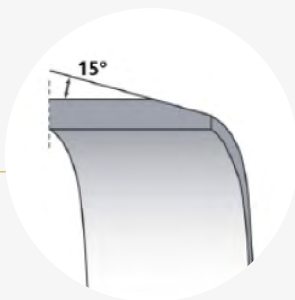

JOINT ASSEMBLY

Chamfer the spigot end