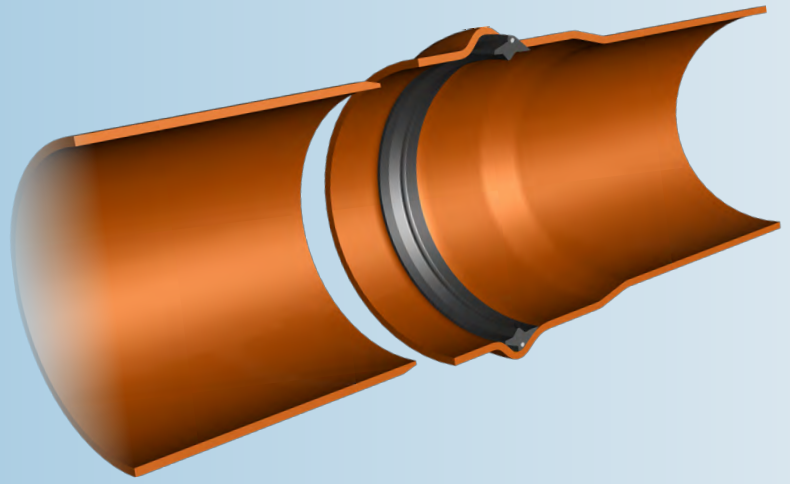

Forsheda 592

Rieber PIP

Integrated seal for P.I.P. Irrigation Pipes

SEAL DESIGN AND FUNCTION

The F-592 Rieber P.I.P. seal is lip composite seal consisting of:

A flexible rubber element to seal effectively against spigot and socket.

A treated metal ring which holds the seal firmly in place.

Gasket is pre-assembled during socketing process becoming an integral part of the bell and ensuring proper seal installation

The seal is placed onto the socket forming tool and used to shape its own seal groove reducing irregularities and tolerances in the socket. The seal is equally effective under both positive and negative pipe pressure (vacuum).

Increased installation reliability and reduces risk of accidental seal displacement during pipe installation.

Product designed for use with pipe of PVC designed in conformity with SCS 430 DD standard.

SEAL PERFORMANCE