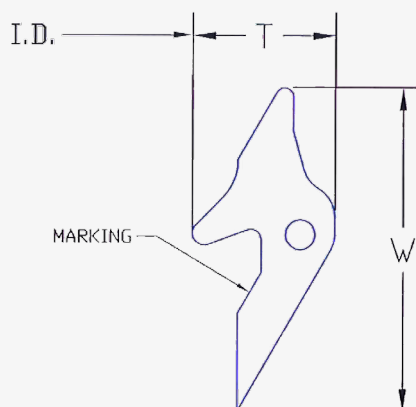

EXAMPLES OF SIZES (Inches)

Size	ID-Nom	W-Ref	T-Nom
6	5.891	0.957	0.425
8	7.883	1.063	0.472
10	9.868	1.276	0.567
12	11.881	1.382	0.614
15	14.947	1.358	0.616
18	18.303	1.539	0.712