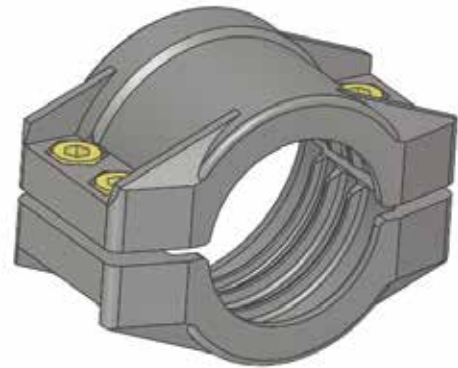

SAFETY CLAMP

(Stainless steel 316)

TECHNICAL INFORMATION

- Material : stainless steel 316
- Included stainless steel bolt and nuts
- According to EN 1440-3

RELATED PRODUCTS

- All UTS couplings
- All couplings according to EN14420
- Autoblock nut 

www.trelleborg.com/fluidhandling

SS 316

DN Hose	Ref	Size	Material	Min. OD Hose (mm)	Max. OD Hose (mm)	According to EN 14420-3	Stock
13	0117567	13 x 5	SS 316	22	24	yes	✓
19	0117568	19 x 6	SS316	30	33	yes	✓
25	0117569	25 x 6	SS 316	36	39	yes	✓
32	0117570	32 x 6	SS 316	43	46	yes	✓
38	0117571	38 x 6,5	SS 316	50	53	yes	✓
50-51	5108976	50 x 6	SS 316	60	64	-	✓
50-51	0117572	50 x 8	SS 316	63	67	yes	✓
63-65	5108975	63 x 6	SS 316	73	77	-	✓
63-65	0117573	63 x 8 - 65 X 7	SS 316	78	82	yes	✓
75-76	5103181	75 x 6,5	SS 316	86	90	-	✓
75-76	0117574	75 x 8	SS 316	89	93	yes	✓
100-102	0117575	100 x 8	SS 316	114	119	yes	✓
150-152	5105349	150 x 10	SS 316	167	173	yes	✓

SAFETY CLAMP

(Aluminium)

TECHNICAL INFORMATION

- Material : aluminium
- Included zinc plated bolt and nuts
- According to EN 1440-3

RELATED PRODUCTS

- All UTS couplings
- All couplings according to EN14420
- Autoblock nut 