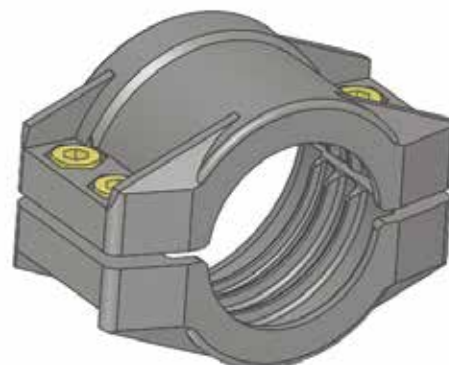

SAFETY CLAMP

(Stainless steel 316)

TECHNICAL INFORMATION

- Material : stainless steel 316
- Included stainless steel bolt and nuts
- According to EN 1440-3

RELATED PRODUCTS

- All UTS couplings
- All couplings according to EN14420
- Autoblock nut 

SAFETY CLAMP

(Aluminium)

TECHNICAL INFORMATION

- Material : aluminium
- Included zinc plated bolt and nuts
- According to EN 1440-3

RELATED PRODUCTS

- All UTS couplings
- All couplings according to EN14420
- Autoblock nut 

SAFETY CLAMP

(Aluminium)

SS 316

DN Hose	Ref	Size	Material	Min. OD Hose (mm)	Max. OD Hose (mm)	According to EN 14420-3	Stock
65	5102976	63 x 6	ALUMINIUM	73	77	-	✓
65	0111750	63 x 8 - 65 x 7	ALUMINIUM	78	82	yes	✓
65	0111891	65 x 10	ALUMINIUM	83	87	-	✓
75	0731666	75 x 8	ALUMINIUM	89	93	yes	✓
75	0732012	75 x 10	ALUMINIUM	93	97	-	✓
75	0117564	75 x 12	ALUMINIUM	97	101	-	✓
80	0111751	80 x 8	ALUMINIUM	95	98	-	✓
80	0111895	80 x 10	ALUMINIUM	98	102	-	✓
90	5105883	90 x 5,5	ALUMINIUM	99	103	-	✓
100	0731667	100 x 8	ALUMINIUM	114	119	yes	✓
100	0111899	100 x 10	ALUMINIUM	118	122	-	✓
100	0111249	100 x 12	ALUMINIUM	122	126	-	✓
100	0111582	100 x 14	ALUMINIUM	126	130	-	✓
100	0113652	100 x 16	ALUMINIUM	130	134	-	✓
110	5105884	110 x 6,5	ALUMINIUM	121	125	-	✓
125	0111752	125 x 10	ALUMINIUM	143	147	-	✓
125	0117565	125 x 15	ALUMINIUM	153	157	-	✓
150	0111753	150 x 10	ALUMINIUM	167	173	yes	✓
150	0117566	150 x 13	ALUMINIUM	174	178	-	✓
150	0111754	150 x 15	ALUMINIUM	178	182	-	✓
200	0111756	200 x 12	ALUMINIUM	222	229	yes	✓