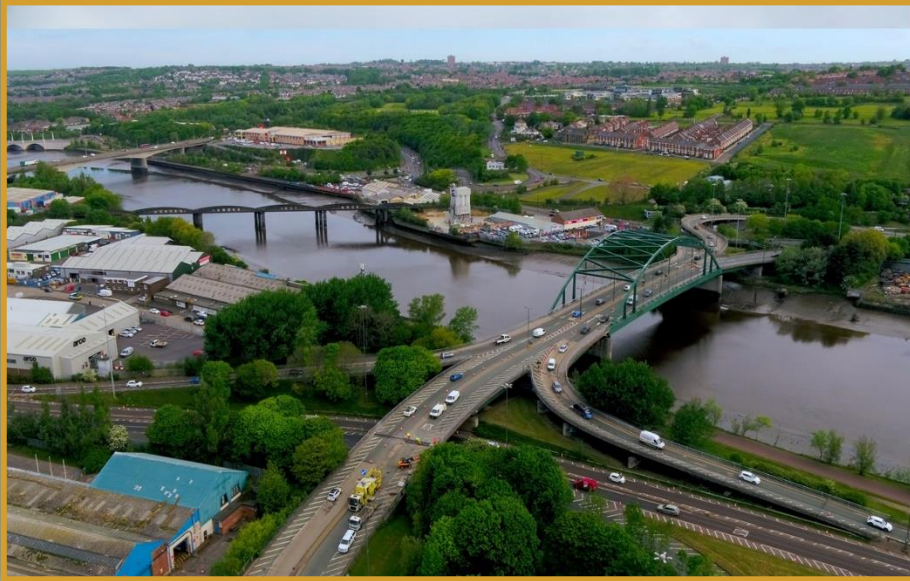

Trelleborg Izarra S.A.U

Worldwide references / referencias internacionales

*Scotwood Bridge
(UK)*