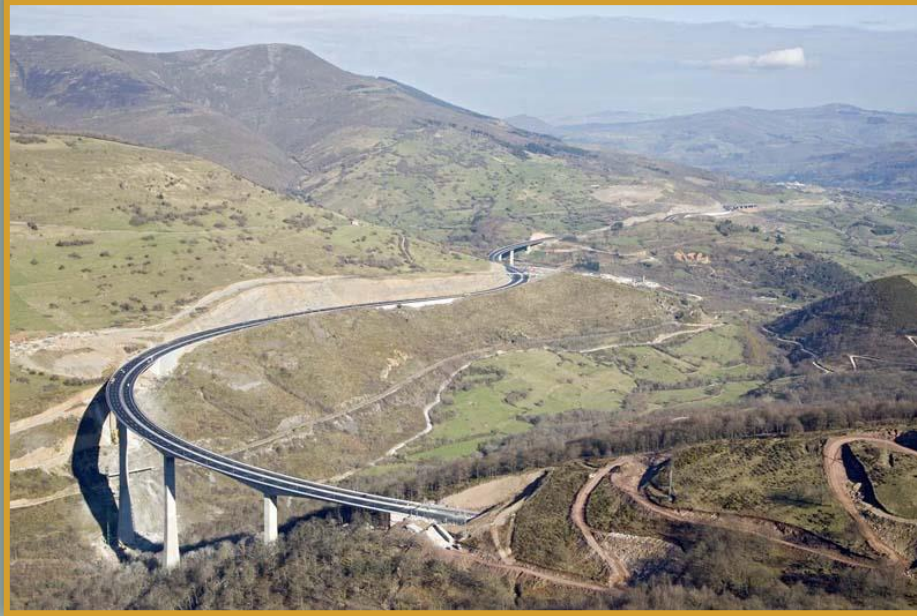

A composite image featuring a suspension bridge, a tractor in a field, and an offshore oil rig. The bridge is the central focus, spanning across a body of water. In the foreground, a tractor is working in a field. In the background, an offshore oil rig is visible on the horizon. The sky is blue with some clouds.

Worldwide references / referencias internacionales

Puente Quelhue
(Chile)

Zaha Hadid Sheikh Zayed
Bridge (UAE)

Trelleborg Izarra S.A.U

Worldwide references / referencias internacionales

Montabliz (Spain)

Puente sobre el rio Ozama
(Dominican Republic)