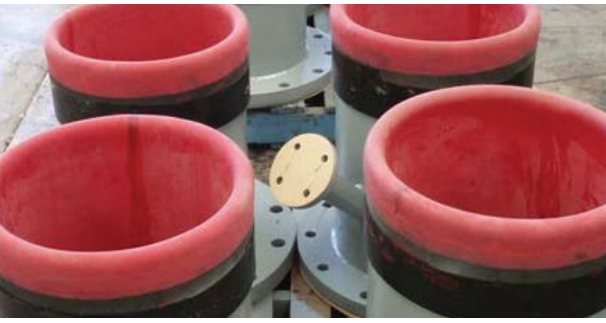

## Trelleborg Rubber Lining

Trelleborg offer a complete range of rubber sheet in various widths, thickness's and hardness's to suit a multitude of applications in material handling.

For technical data on our rubber sheets please refer to the Rubber Sheet for the Mining Industry brochure.

Trelleborg offers a lining service from our Perth branch.

We can also offer project management for small to medium size projects coordinating

fabrication, preparation, rubber lining and painting.

### Equipment lined includes:

- **Launders**
- **Spools**
- **Pipes**
- **Chutes**
- **Agitation shafts**
- **Vessels**
- **Screen components**
- **Pulleys**
- **Trunnions**
- **Trommel frames**