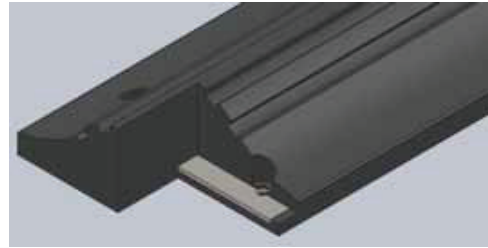

**Anaconda
Portable Park Ups**

Trelleborg Anaconda Portable Park Ups

Trelleborg Anaconda Portable Park Ups were designed in conjunction with a major iron ore producer to ensure quick, easy and safe parking in any location of the mine site.

Features include:

- **Heavy duty solid rubber construction**
- **Easy and safe to transport**
- **Self securing, no need for any anchor points**
- **Steel reinforced tow point**

Technical Data

- Extruded specially formulated quality 65 Duro Rubber
- Weathering, Ozone & Ageing resistant compound
- Able to withstand the extremes of outback temperature
- Dimensions - 10 metre long x 500mm wide x 180mm high
- Weight - 200 kg