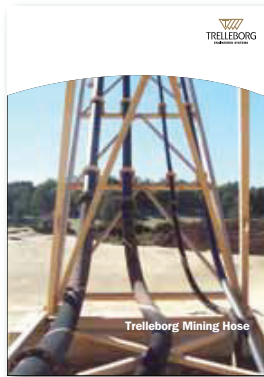

Trelleborg Mining Hose