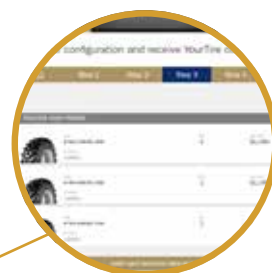

1

Select your
Trelleborg tire

2

Add your text

3

Save your
configuration

4

Bring YourTire
code to the
Trelleborg
point of sales!