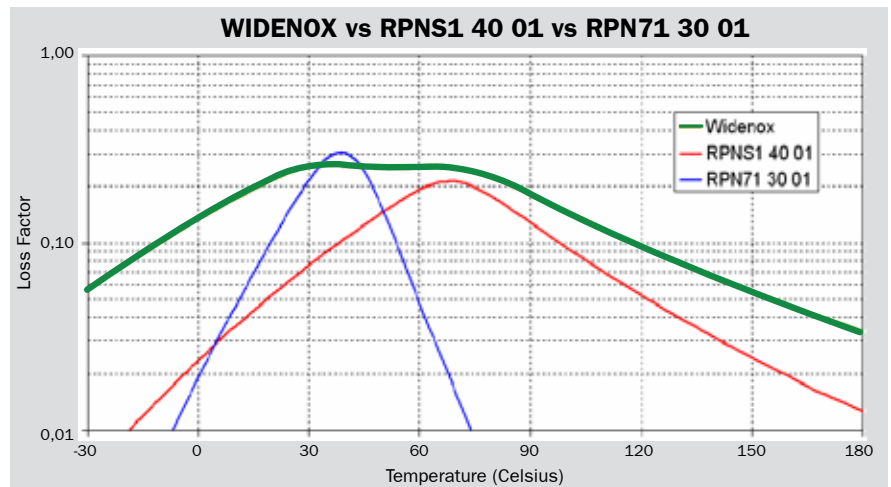

Brake Noise Bulletin

Trelleborg Automotive *Your partner from start to finish*

WIDENOX – a new shim with broadband damping properties

In brake applications where wide temperature range and highest performance is required.

WIDENOX - a new innovative shim material with damping properties over a wider temperature range, Trelleborg Automotive Kalmar now introduces a superior ground-breaking material.