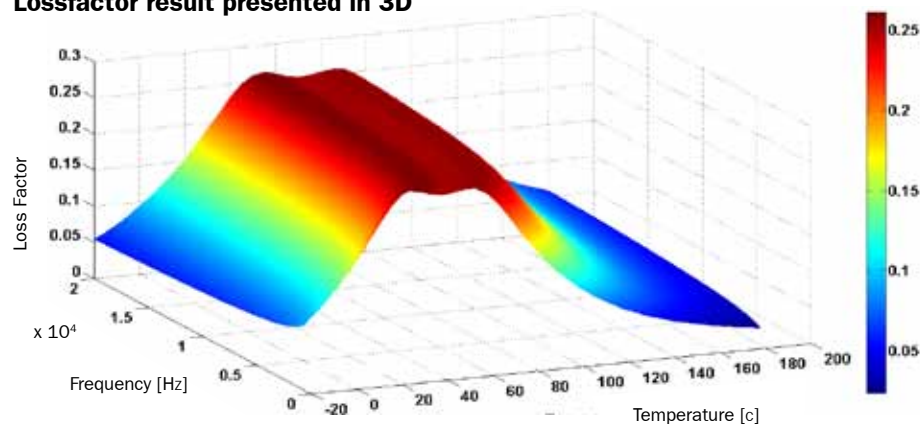

Lossfactor result presented in 3D

Europe

Germany
Trelleborg Automotive Kalmar AB
Kléberstrasse 2
D-40822 Mettman
Germany
Phone: +49 2104 217 261
Fax: +49 2104 217 229
kai.koppers@trelleborg.com

Italy
Trelleborg Automotive Kalmar AB
Via Sen. A. Toselli 3
12100 Cuneo
Italy
Phone: +39 0171 605 511
Fax: +39 0171 609 662
alessandro.baggi@trelleborg.com

France
Trelleborg Automotive Kalmar AB
38, Rue Jean Mermoz - BP 106
78602 Maisons-Laffitte Cedex
France
Phone: +33 1 30 86 72 56
Fax: +33 1 39 13 56 06
giuseppe.percio@trelleborg.com

United Kingdom
Trelleborg Automotive Kalmar AB
15, Alsfield Way, New Mills,
High Peak, Derbyshire
SK22 3DD, UK
Phone: +44 1663 742 113
malcolm.brew@trelleborg.com
malcolm.brew@dsl.pipex.com

Americas

USA
Trelleborg Automotive Northville Inc
15701 Centennial Drive
Northville, MI 48168
USA
Phone: +1 734 354 1250
Fax: +1 734 354 1251
john.bennett@trelleborg.com

South America
Trelleborg Automotive Northville Inc
Av. Betsaida, 176 Jd. Betania
18071-490, Sorocaba-SP
Brazil
Phone: +55 15 3223 3459
Mobile: +55 11 8212 0591
julio.sotratti@trelleborg.com

Australia
Trelleborg Automotive Melbourne Pty Ltd.
141 Osborne Street
South Yarra 3141, Melbourne
Australia
Phone: +61 3 9279 3956
Fax: +61 3 9866 7277
jarnestrom@trelleborg.com.au

Asia

China
Trelleborg Automotive Shanghai Holdings AB,
5118 Yuan Jiang Road
Xin Zhuang Industrial Park
Shanghai 201108
China
Phone: +86 21 6145 1830*237
Fax: +86 21 6145 1833
louis.gu@trelleborg.com

China
Trelleborg Automotive Shanghai Holdings AB
922 Room Shangri-La Hotel
569 Xian Road
Changchun 130061
China
Phone: +86 431 8859 7388
Fax: +86 431 8859 0800
yao.weidong@trelleborg.com

Japan
Trelleborg Japan KK
KDX Shin-Yokohama 381 Bldg.7F
3-8-11 Shin-Yokohama
Kohoku-ku Yokohama-shi
222-0033 Japan
Phone: +81 45 478 0732
Fax: +81 45 478 0736
yoshinori.sano@trelleborg.com

Korea
Trelleborg Automotive Korea
#1101, Inyoung Building,
44-11 Yeouido-dong,
Yeongdeungpo-gu,
Seoul, South Korea (150-890)
Phone: +82 31 386 3864
Fax: +82 31 386 3287
alex.kim@trelleborg.com