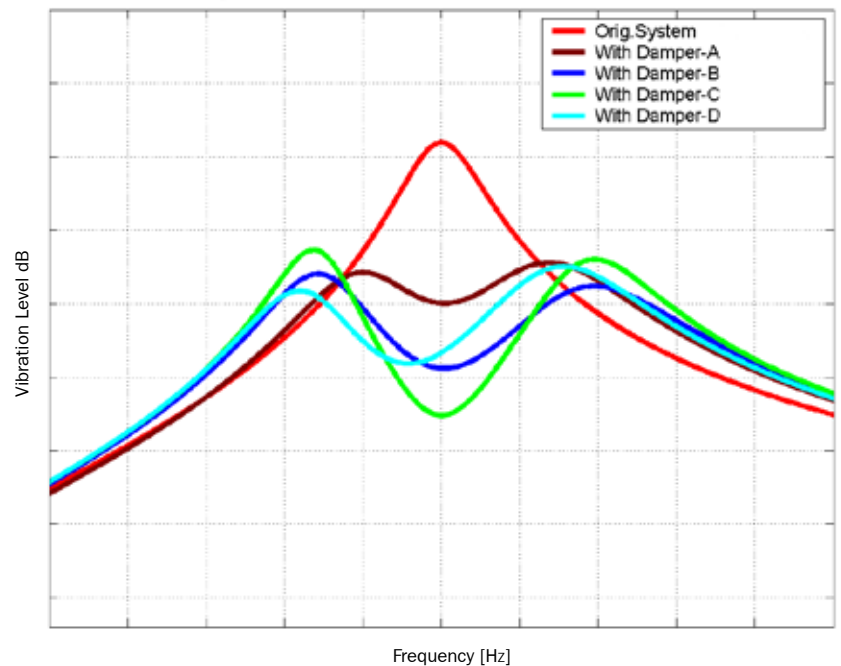

Brake Noise Bulletin

Trelleborg Automotive *Your partner from start to finish*

REQILL® Tuned Absorbers – for low frequency brake noise

Reduction of vibration with different tuned absorbers

Europe

Germany

Trelleborg Automotive Kalmar AB
Kléberstrasse 2
D-40822 Mettmann
Germany
Phone: +49 2104 217 261
Fax: +49 2104 217 229
kai.koppers@trelleborg.com

Italy

Trelleborg Automotive Kalmar AB
Via Sen. A. Toselli 3
12100 Cuneo
Italy
Phone: +39 0171 605 511
Fax: +39 0171 609 662
alessandro.baggi@trelleborg.com

France

Trelleborg Automotive Kalmar AB
38, Rue Jean Mermoz - BP 106
78602 Maisons-Laffitte Cedex
France
Phone: +33 1 30 86 72 56
Fax: +33 1 39 13 56 06
giuseppe.percio@trelleborg.com

United Kingdom

Trelleborg Automotive Kalmar AB
15, Alsfield Way, New Mills,
High Peak, Derbyshire
SK22 3DD, UK
Phone: +44 1663 742 113
malcolm.brew@trelleborg.com
malcolm.brew@dsl.pipex.com

Americas

USA

Trelleborg Automotive Northville Inc
15701 Centennial Drive
Northville, MI 48168
USA
Phone: +1 734 354 1250
Fax: +1 734 354 1251
john.bennett@trelleborg.com

South America

Trelleborg Automotive Northville Inc
Av. Betsaida, 176 Jd. Betania
18071-490, Sorocaba-SP
Brazil
Phone: +55 15 3223 3459
Mobile: +55 11 8212 0591
julio.sotratti@trelleborg.com

Australia

Trelleborg Automotive Melbourne Pty Ltd.
141 Osborne Street
South Yarra 3141, Melbourne
Australia
Phone: +61 3 9279 3956
Fax: +61 3 9866 7277
jarnestrom@trelleborg.com.au

Asia

China

Trelleborg Automotive Shanghai Holdings AB,
5118 Yuan Jiang Road
Xin Zhuang Industrial Park
Shanghai 201108
China
Phone: +86 21 6145 1830*237
Fax: +86 21 6145 1833
louis.gu@trelleborg.com

China

Trelleborg Automotive Shanghai Holdings AB
922 Room Shangri-La Hotel
569 Xian Road
Changchun 130061
China
Phone: +86 431 8859 7388
Fax: +86 431 8859 0800
yao.weidong@trelleborg.com

Japan

Trelleborg Japan KK
KDX Shin-Yokohama 381 Bldg.7F
3-8-11 Shin-Yokohama
Kohoku-ku Yokohama-shi
222-0033 Japan
Phone: +81 45 478 0732
Fax: +81 45 478 0736
yoshinori.sano@trelleborg.com

Korea

Trelleborg Automotive Korea
#1101, Inyoung Building,
44-11 Yeouido-dong,
Yeongdeungpo-gu,
Seoul, South Korea (150-890)
Phone: +82 31 386 3864
Fax: +82 31 386 3287
alex.kim@trelleborg.com

Trelleborg Automotive Kalmar AB

Box 860, S-391 28 Kalmar, Sweden. Street address: Franska vägen 18B.
Phone: +46 480 499 400. Telefax: +46 480 499 494.
Internet: www.trelleborg.com/rubore E-mail: rubore@trelleborg.com