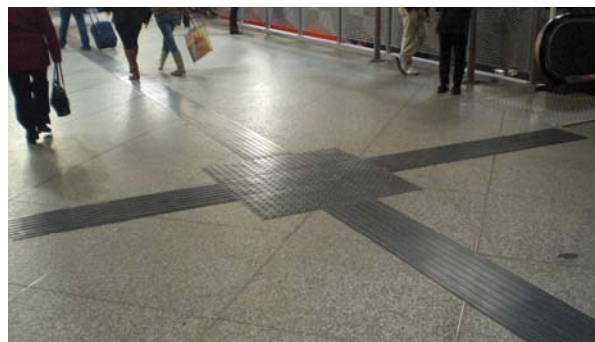

Atocha station, guidance path and junction tile

Trelleborg Izarra, S.A.U.

C/ San Vicente, 23 – E01440 Izarra (Alava) – Spain - Tel.:+34 945 437 000 – Fax: +34 945 437 007
E-mail:izarra@trelleborg.com - www.trelleborg.com/elastomerlaminates