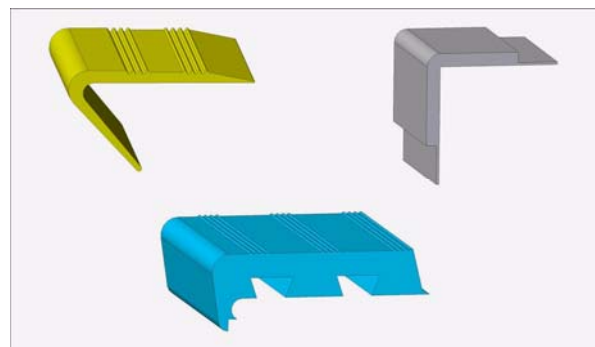

Accessories: stair nosing, corner and step covering