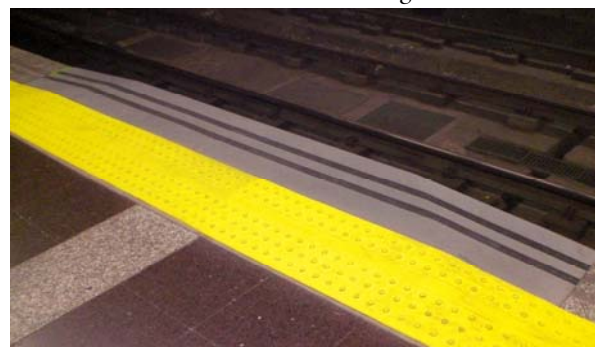

Access ramp to train and warning surface