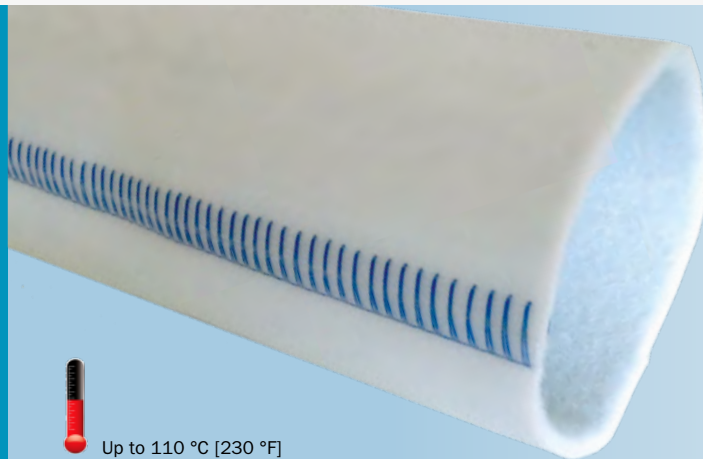

# Trelleborg ProLiner

The most flexible  
PP-coated liner ever

Up to 110 °C [230 °F]

## APPLICATION AREA

- **For pipe diameters from 100 mm to 600 mm**
- **Designed for steam curing and light curing**
- **Usable in environments with a temperature above 10 °C**

## DESIGN & FUNCTION

The Trelleborg ProLiner is recommended for all standard installations in house connection sewers and building pipes. It can negotiate bends up to 45° and is suitable for steam curing.

What makes this liner truly outstanding, in comparison to competing products, is the special formula of its flexible PP coating. This makes the liner very flexible and easy to invert. Thanks to this elasticity, even installations of smaller diameters during cold temperatures are easy to carry out.