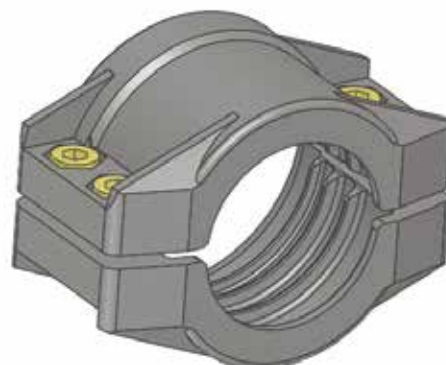

SAFETY CLAMP (Stainless steel 316)

V04/09/2016

TECHNICAL INFORMATION

- Material : stainless steel 316
- Included stainless steel bolt and nuts
- According to EN 1440-3

RELATED PRODUCTS

- All UTS couplings
- All couplings according to EN14420
- Autoblock nut 

www.trelleborg.com/fluidhandling

Contact: robin.lallemand@trelleborg.com

SS 316

DN Hose	Ref	Size	Material	Min. OD Hose (mm)	Max. OD Hose (mm)	According to EN 14420-3	Stock
13	0117567	13 x 5	SS 316	22	24	yes	✓
19	0117568	19 x 6	SS316	30	33	yes	✓
25	0117569	25 x 6	SS 316	36	39	yes	✓
32	0117570	32 x 6	SS 316	43	46	yes	✓
38	0117571	38 x 6,5	SS 316	50	53	yes	✓
50-51	5108976	50 x 6	SS 316	60	64	-	✓
50-51	0117572	50 x 8	SS 316	63	67	yes	✓
63-65	5108975	63 x 6	SS 316	73	77	-	✓
63-65	0117573	63 x 8 - 65 X 7	SS 316	78	82	yes	✓
75-76	5103181	75 x 6,5	SS 316	86	90	-	✓
75-76	0117574	75 x 8	SS 316	89	93	yes	✓
100-102	0117575	100 x 8	SS 316	114	119	yes	✓
150-152	5105349	150 x 10	SS 316	167	173	yes	✓

SAFETY CLAMP (Aluminium)

V04/09/2016

TECHNICAL INFORMATION

- Material : aluminium
- Included zinc plated bolt and nuts
- According to EN 1440-3

RELATED PRODUCTS

- All UTS couplings
- All couplings according to EN14420
- Autoblock nut 