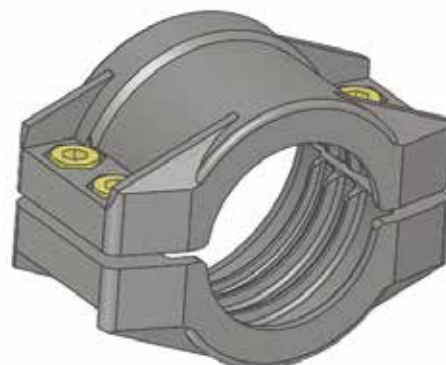

SAFETY CLAMP (Stainless steel 316)

V04/09/2016

TECHNICAL INFORMATION

- Material : stainless steel 316
- Included stainless steel bolt and nuts
- According to EN 1440-3

RELATED PRODUCTS

- All UTS couplings
- All couplings according to EN14420
- Autoblock nut 

SAFETY CLAMP (Aluminium)

V04/09/2016

TECHNICAL INFORMATION

- Material : aluminium
- Included zinc plated bolt and nuts
- According to EN 1440-3

RELATED PRODUCTS

- All UTS couplings
- All couplings according to EN14420
- Autoblock nut 

www.trelleborg.com/fluidhandling

Contact: robin.lallemand@trelleborg.com

SS 316

DN Hose	Ref	Size	Material	Min. OD Hose (mm)	Max. OD Hose (mm)	According to EN 14420-3	Stock
13	0117561	13 x 5	ALUMINIUM	22	24	yes	✓
19	0113472	19 x 6	ALUMINIUM	30	33	yes	✓
25	0732019	25 x 6	ALUMINIUM	36	39	yes	✓
25	0117562	25 x 8	ALUMINIUM	40	43	-	✓
32	0732020	32 x 6	ALUMINIUM	43	46	yes	✓
32	0117563	32 x 8	ALUMINIUM	46	50	-	✓
38	5108977	38 x 5	ALUMINIUM	47	44	-	✓
38	0731663	38 x 6,5	ALUMINIUM	50	53	yes	✓
38	0111749	38 x 8	ALUMINIUM	53	56	-	✓
38	0112011	38 x 10	ALUMINIUM	57	60	-	✓
40	0111985	40 x 7	ALUMINIUM	54	58	-	✓
50	5103175	50 x 2	ALUMINIUM	52	56	-	✓
50	5102436	50 x 5	ALUMINIUM	58	62	-	✓
50	5101018	50 x 6	ALUMINIUM	60	64	-	✓
50	0731664	50 x 8	ALUMINIUM	63	67	yes	✓
50	0111886	50 x 10	ALUMINIUM	68	72	-	✓